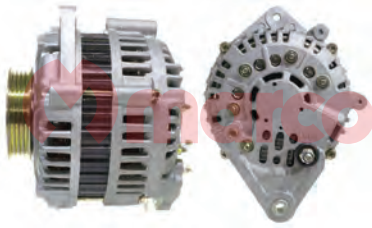

AHI175

Replace1: LR190-711
Replace2: 23100-85E00
References: JA7671R 14661
Applications: Nissan
Descriptions: 12V 90A